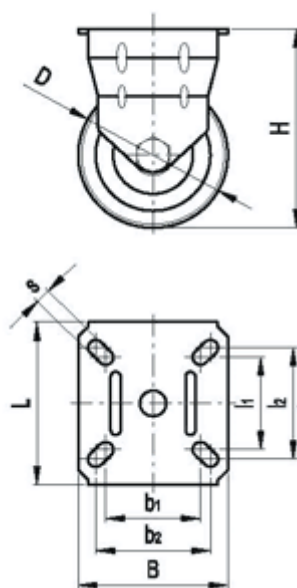

Data Sheet

Article number: 2314452111

Description: E+G rubber wheel 452111
RE.C7-080-PBL Fixed plate

Measures

B	= 60	L	= 60
b1	= 38	l1	= 38
b2	= 48	l2	= 48
Code	= 452111	l3	= 24
D	= 80	s	= 6
Dynamic load (N)	= 550	Type	= RE.C7-080-PBL
g	= 340		
H	= 104		